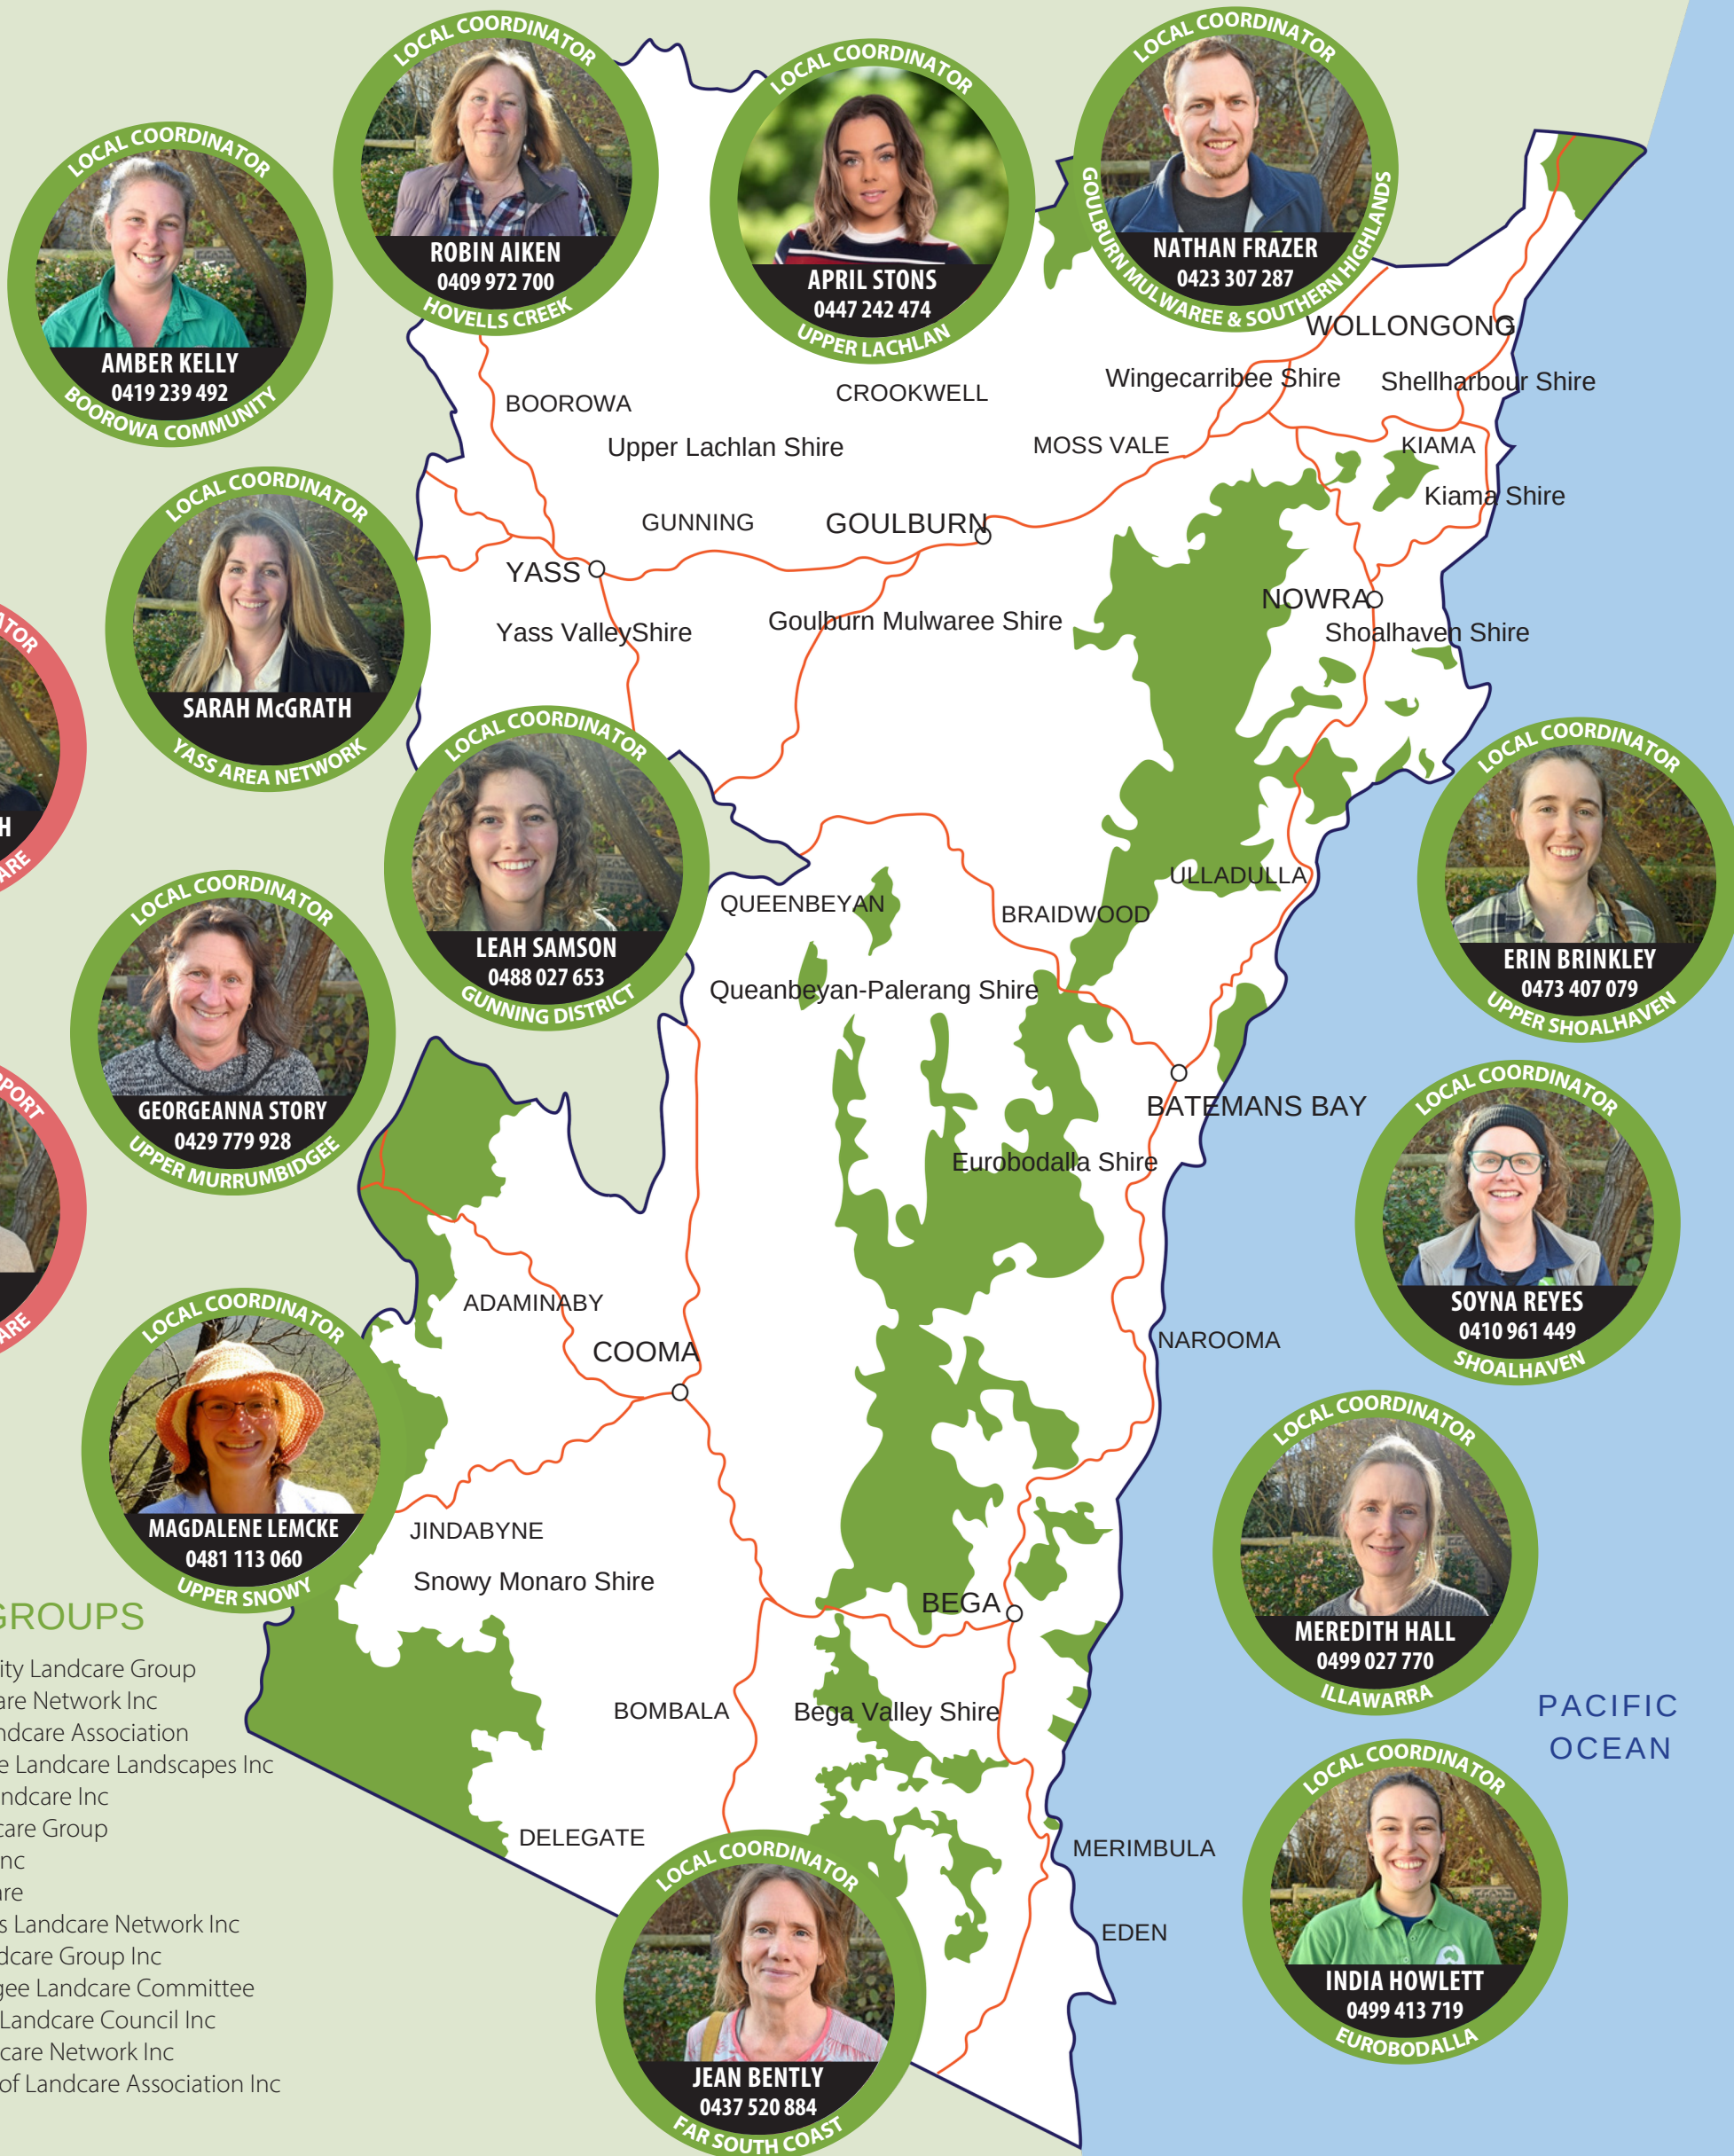

# Landcare in the South East

## Local Landcare Coordinators & Regional Support

### LANDCARE GROUPS

1. Boorowa Community Landcare Group
2. Eurobodalla Landcare Network Inc
3. Far South Coast Landcare Association
4. Goulburn Mulwaree Landcare Landscapes Inc
5. Gunning District Landcare Inc
6. Hovels Creek Landcare Group
7. Illawarra Landcare Inc
8. Shoalhaven Landcare
9. Southern Highlands Landcare Network Inc
10. Upper Lachlan Landcare Group Inc
11. Upper Murrumbidgee Landcare Committee
12. Upper Shoalhaven Landcare Council Inc
13. Upper Snowy Landcare Network Inc
14. Yass Area Network of Landcare Association Inc